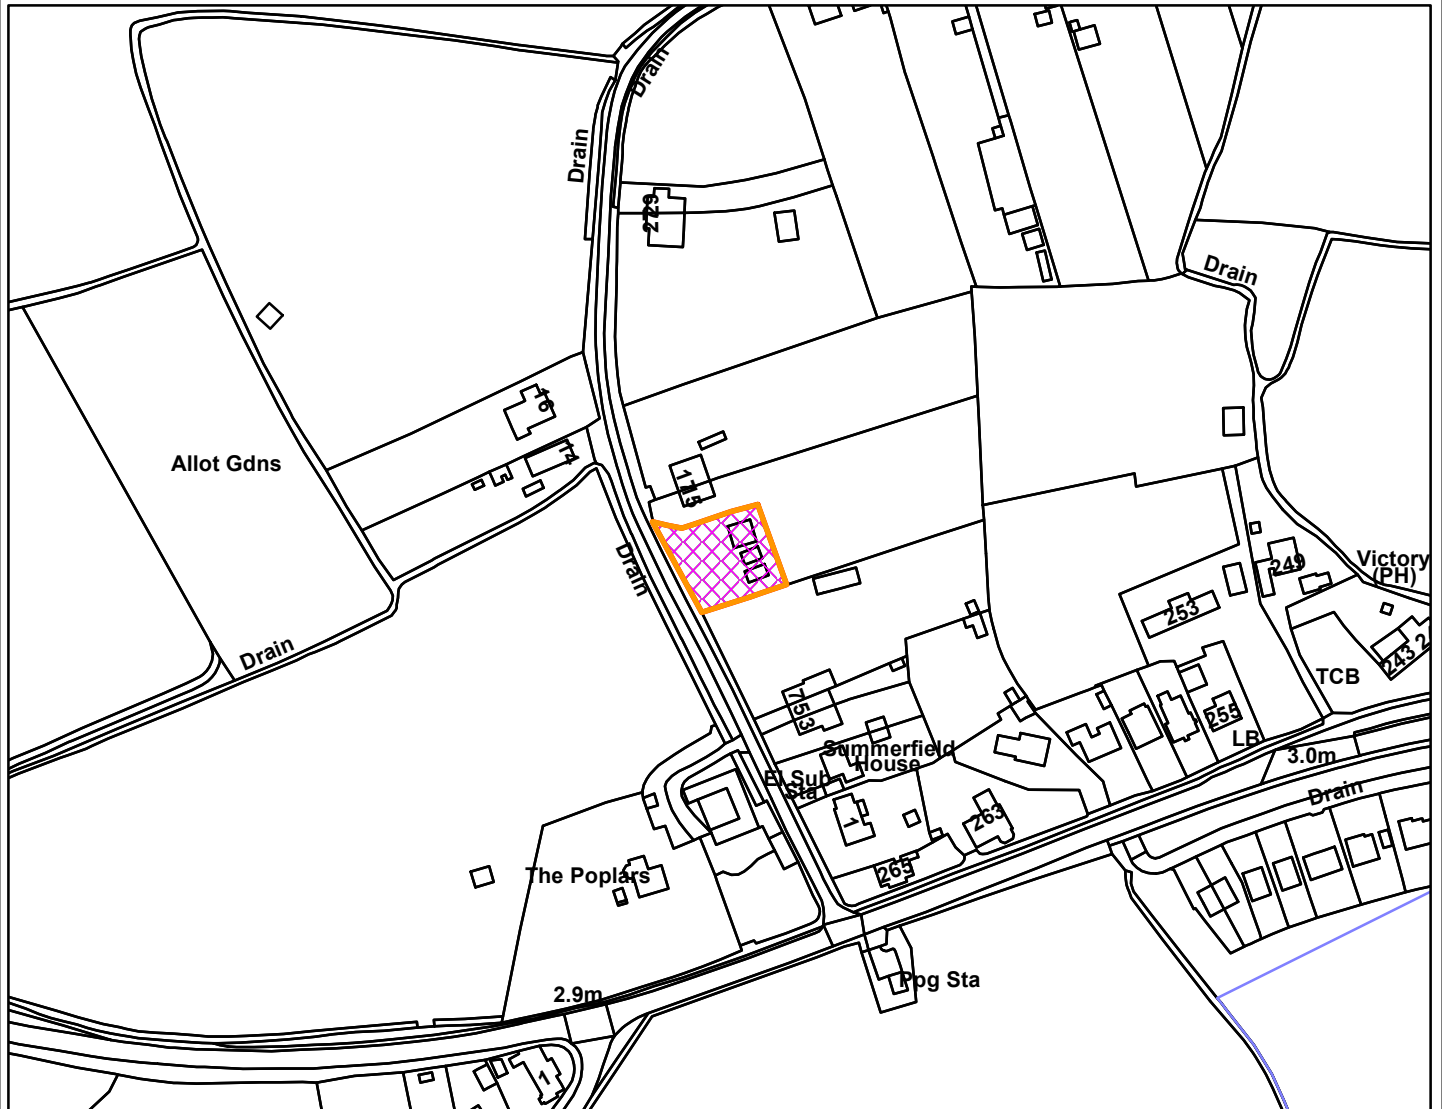

Land And Buildings SE of 15 Wildfields Road Clenchwarton PE34 4DE

Legend

[Empty legend box]

Scale: 1:2,500

Reproduced from the Ordnance Survey map with permission of the Controller of His Majesty's Stationery Office © Crown Copyright 2023.

Unauthorised reproduction infringes Crown Copyright and may lead to prosecution or civil proceedings.

Organisation	BCKLWN
Department	Department
Comments	Not Set
Date	19/06/2024
MSA Number	0100024314